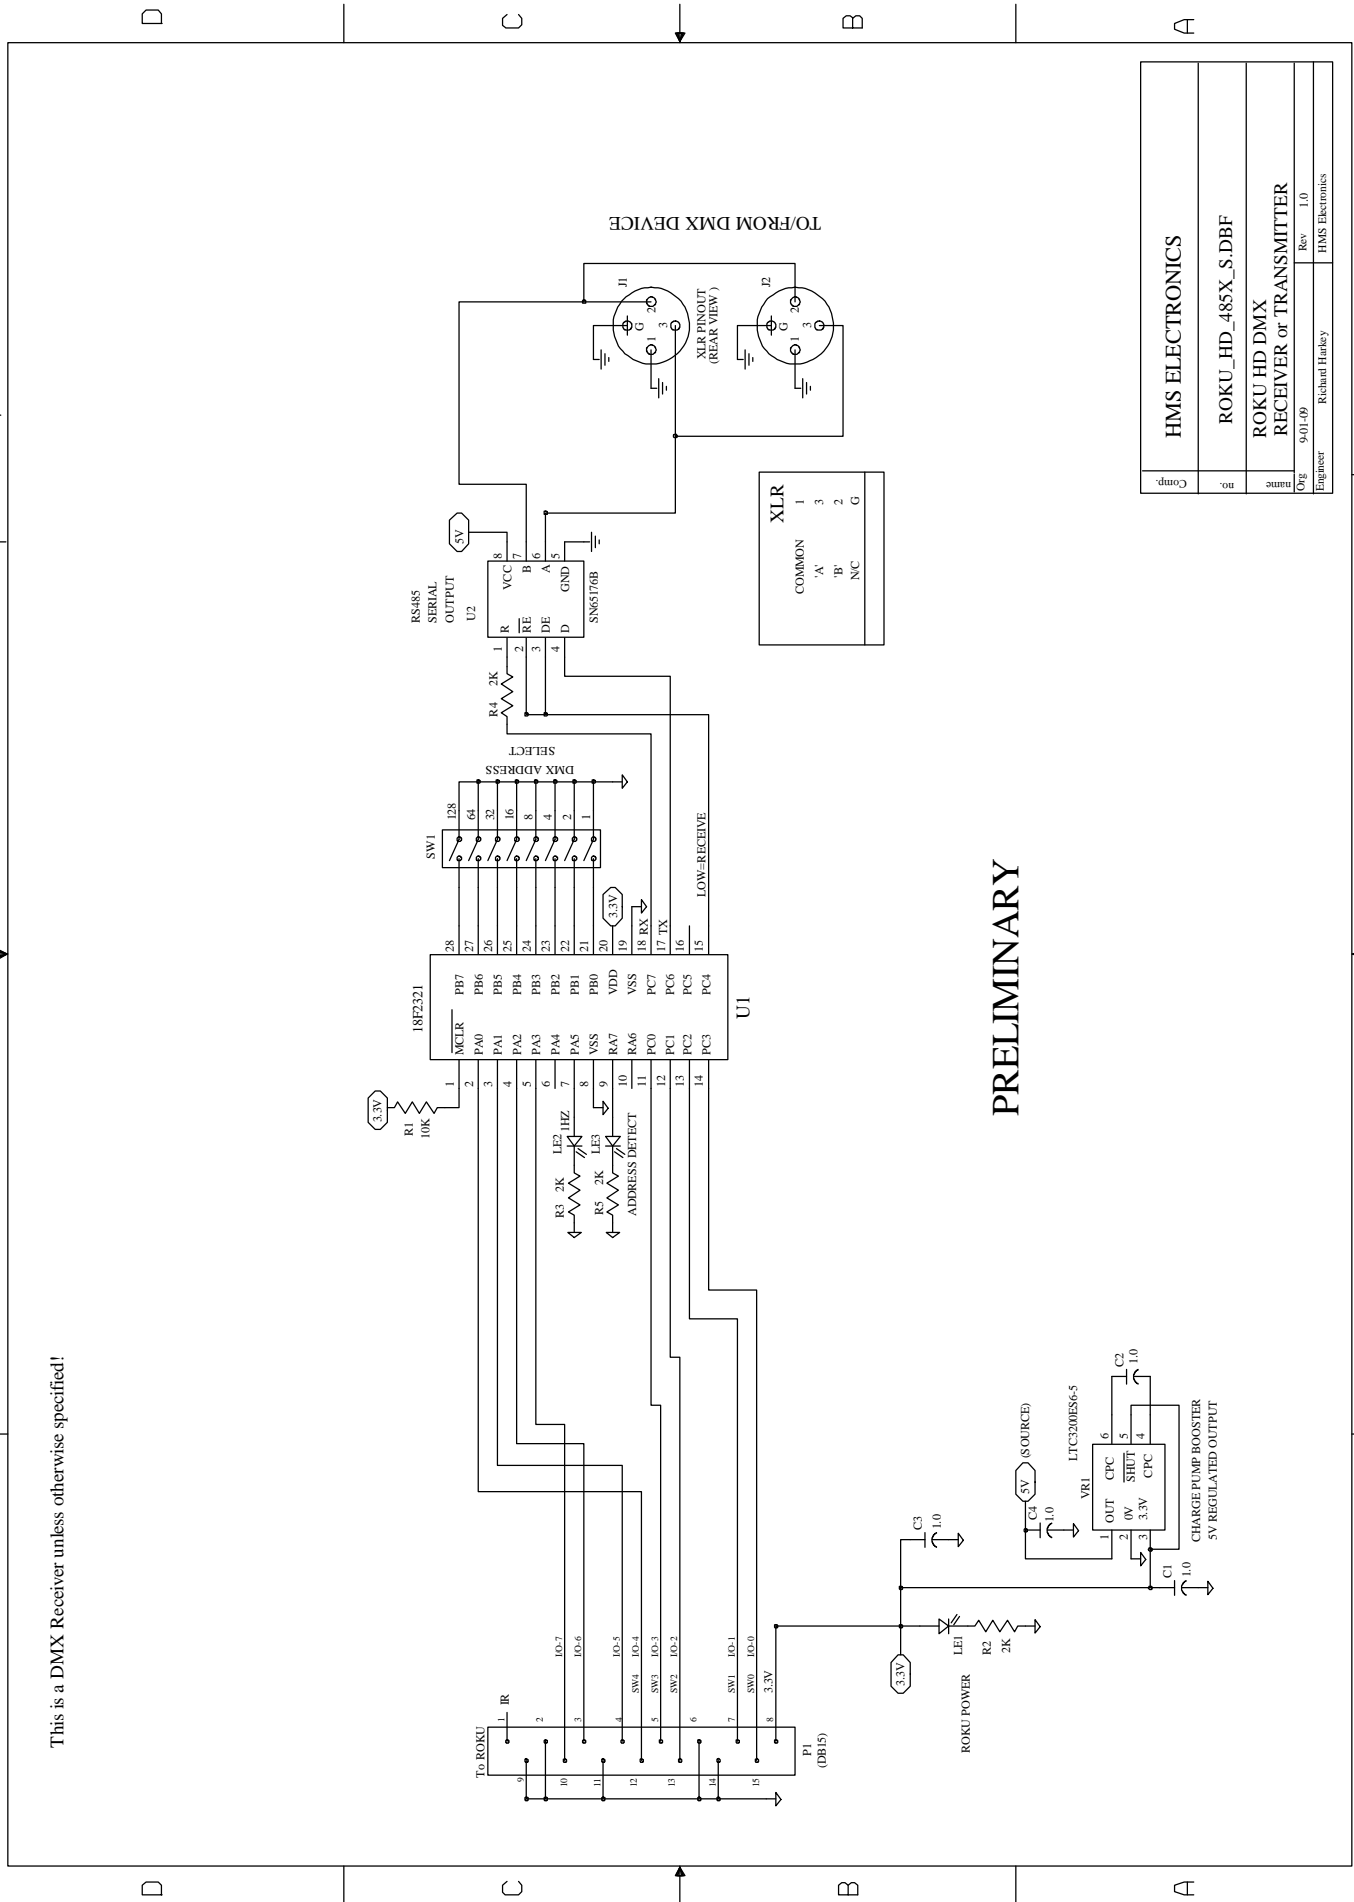

This is a DMX Receiver unless otherwise specified!

1 2 3 4

PRELIMINARY

Comp	HMS ELECTRONICS
no.	ROKU_HD_485X_S.DBF
name	ROKU HD DMX RECEIVER or TRANSMITTER
orig	9-01-09
Rev	1.0
Engineer	Richard Hanley
	HMS Electronics

1 2 3 4